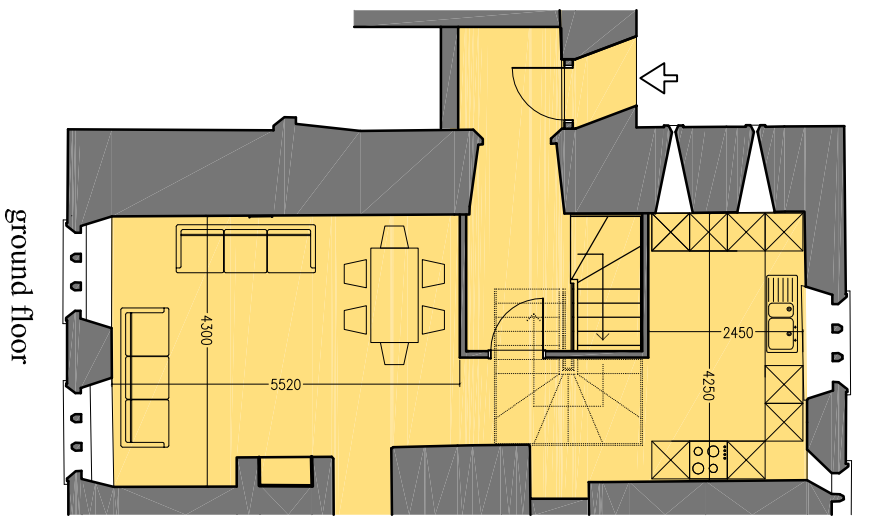

FORT PICKLECOMBE
OFFICER MESS,
CORNWALL

Apartment 4

approximate gross internal area
(including internal walls)

1076sq.ft/100m²

note: drawing not to scale

ground floor

first floor