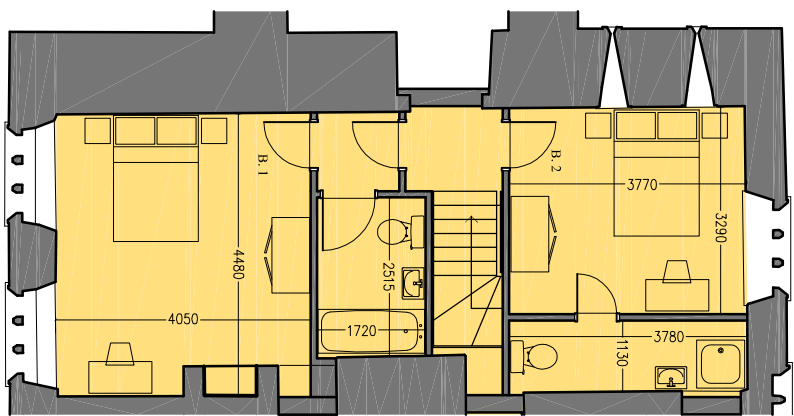

FORT PICKLECOMBE
OFFICER MESS,
CORNWALL

Apartment 4

approximate gross internal area
(including internal walls)

1076sq.ft/100m²

note: drawing not to scale

ground floor

first floor